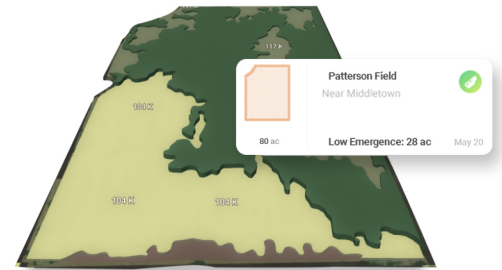

EMERGENCE MAP
Low emergence alert

HEALTH MAP
Low crop health alert

HARVEST MAP
Harvest ready

AGGREGATED INTELLIGENCE ACROSS THE ENTIRE OPERATION

AGMRI provides clear, comprehensive information about every acre of every field, from planting to harvest. By combining information-rich maps with actionable, intelligent alerts, AGMRI gives you the insights you need to achieve maximum yield potential.

To learn more or schedule a demo contact us at:

833.692.4674

sales@intelinair.com
intelinair.com

WEED WATCH

Maps provide a comprehensive view of weed presence and density across the field. Alerts provide timely warnings of weed severity.

EMERGENCE

Maps detail emergence success throughout the field, informing scouting and replant decisions. Alerts show exactly when stands emerge.

PLANT HEALTH

Maps provide an overview of potential nutrient, pest, and disease issues. Alerts allow growers to quickly and proactively deal with them.

HARVEST READY

Maps show the drydown conditions of the field. Alerts allow growers to optimize harvest operations and avoid losses due to shattering.