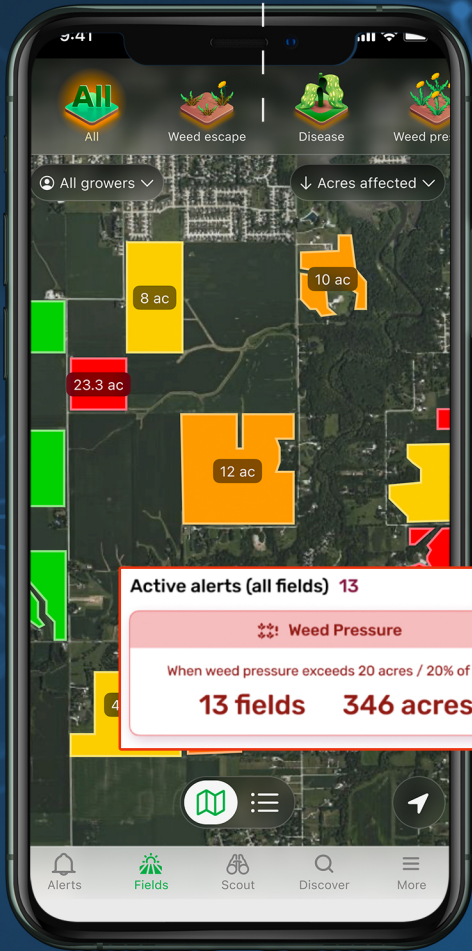

50 cm
IMAGE RESOLUTION

8-10
CAPTURES

48 hrs
AUTOMATED DELIVERY

AG INTELLIGENCE IN YOUR POCKET

INFRARED

NDVI

RGB

WEEDS MAP
Weed pressure alert

EMERGENCE MAP
Low emergence alert

HEALTH MAP
Low crop health alert

HARVEST MAP
Harvest ready

AGGREGATED INTELLIGENCE ACROSS THE ENTIRE OPERATION

AGMRI provides clear, comprehensive information about every acre of every field, from planting to harvest. By combining information-rich maps with actionable, intelligent alerts, AGMRI gives you the insights you need to achieve maximum yield potential.

To learn more or schedule a demo contact us at:

833.692.4674

sales@intelinair.com
intelinair.com

WEED WATCH

Maps provide a comprehensive view of weed presence and density across the field. Alerts provide timely warnings of weed severity.

EMERGENCE

Maps detail emergence success throughout the field, informing scouting and replant decisions. Alerts show exactly when stands emerge.

PLANT HEALTH

Maps provide an overview of potential nutrient, pest, and disease issues. Alerts allow growers to quickly and proactively deal with them.