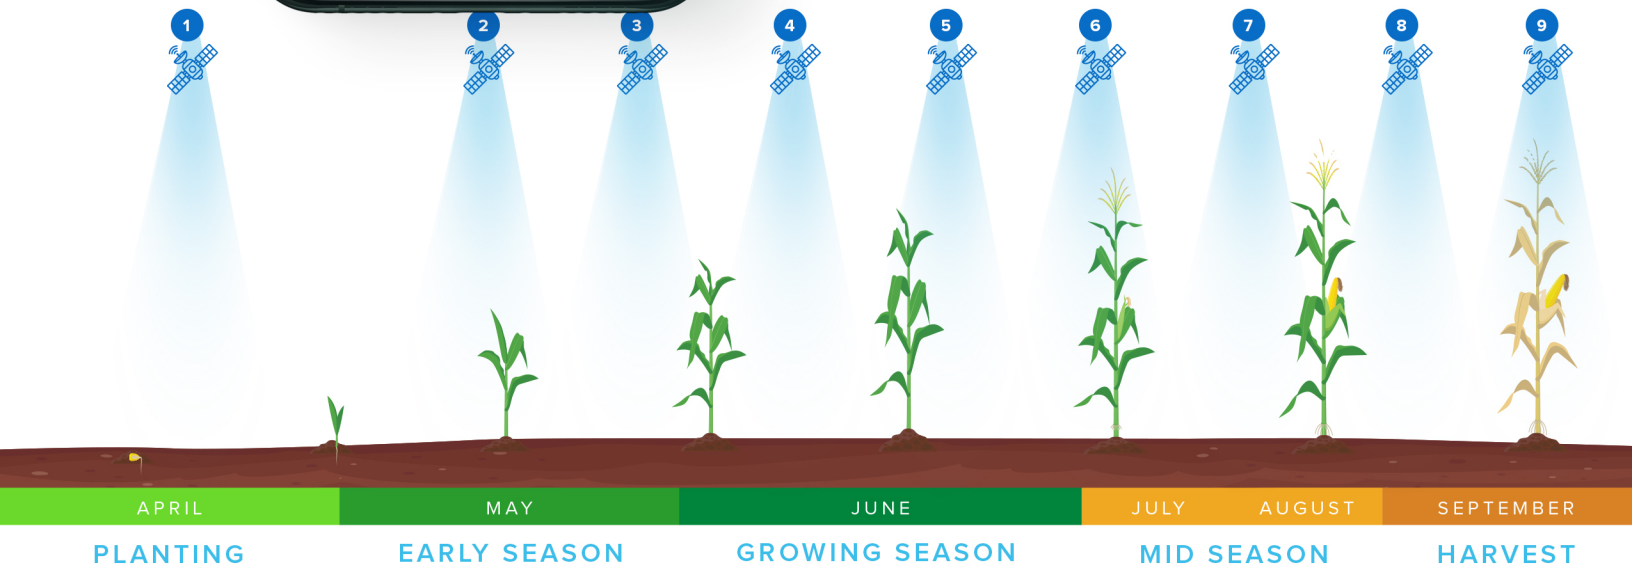

50 cm
IMAGE RESOLUTION

8-10
CAPTURES

48 hrs
AUTOMATED DELIVERY

AG INTELLIGENCE IN YOUR POCKET

INFRARED

NDVI

RGB

WEEDS MAP
Weed pressure alert

EMERGENCE MAP
Low emergence alert

HEALTH MAP
Low crop health alert

HARVEST MAP
Harvest ready

AGGREGATED INTELLIGENCE ACROSS THE ENTIRE OPERATION

AGMRI provides clear, comprehensive information about every acre of every field, from planting to harvest. By combining information-rich maps with actionable, intelligent alerts, AGMRI gives you the insights you need to achieve maximum yield potential.

EMERGENCE

Maps detail emergence success throughout the field, informing scouting and replant decisions. Alerts show exactly when stands emerge.

PLANT HEALTH

Maps provide an overview of potential nutrient, pest, and disease issues. Alerts allow growers to quickly and proactively deal with them.

HARVEST READY

Maps show the drydown conditions of the field. Alerts allow growers to optimize harvest operations and avoid losses due to shattering.